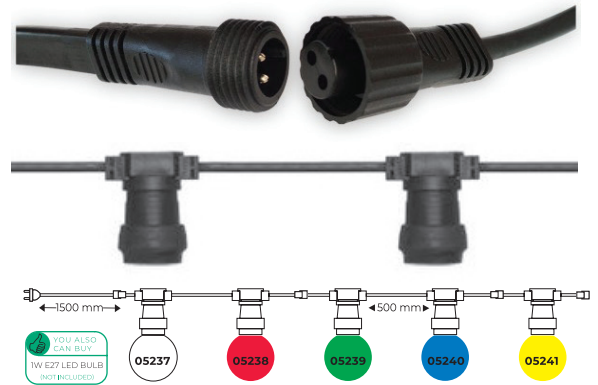

 50-60

 IP 44

 -20°C

 +40°C

ILLU CABLE

The string lights with E27 sockets are intended as decorative Lighting. The manufacturer or the seller cannot be made liable for injury or damage resulting from improper use of the string lights. You can use bulbs with E27 sockets up to a combined total not exceeding 2000 watts of power. When extending the cable, make sure that the power consumption of the sum of all connected lines and sockets does not exceed 2000 watts. The individual socket has a maximum power consumption of 100 watts. It is recommended to use efficient LED bulbs. Make sure that the supplied sealing rings are not damaged and form a protective seal between the socket and the bulb so that no moisture can enter the socket.

DELIVERY

- illu string lights
- replacement seals for sockets

- 1W Led bulb 100m / 500 sockets, Max 500W
- Regular 15W incandescent or halogen bulb 100m / 300 sockets, Max 4500W
- Cable 2x1,5 mm² HO5RNH2-F

ILLU CABLE

14001

10m

20 bases

Item size
250 x 155 x 230 mm

1.68

ILLU CABLE

14002

20m

40 bases

Item size
380 x 180 x 250 mm

3.5

ILLU CABLE

14003

30m

60 bases